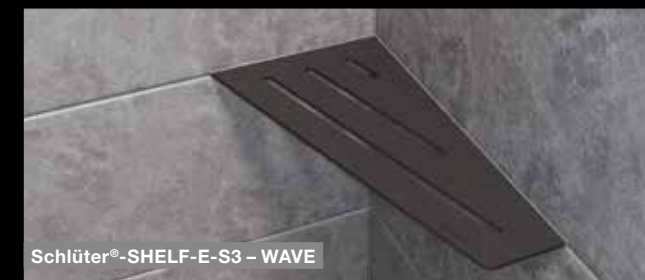

Vijf designs: PURE, SQUARE, WAVE, FLORAL en CURVE

Beschikbaar in vijf verschillende formaten

Schlüter®-SHELF-E-S1 - PURE

Schlüter®-SHELF-E-S2 - SQUARE

Schlüter®-SHELF-E-S3 - WAVE

Schlüter®-SHELF-W-S1 - FLORAL